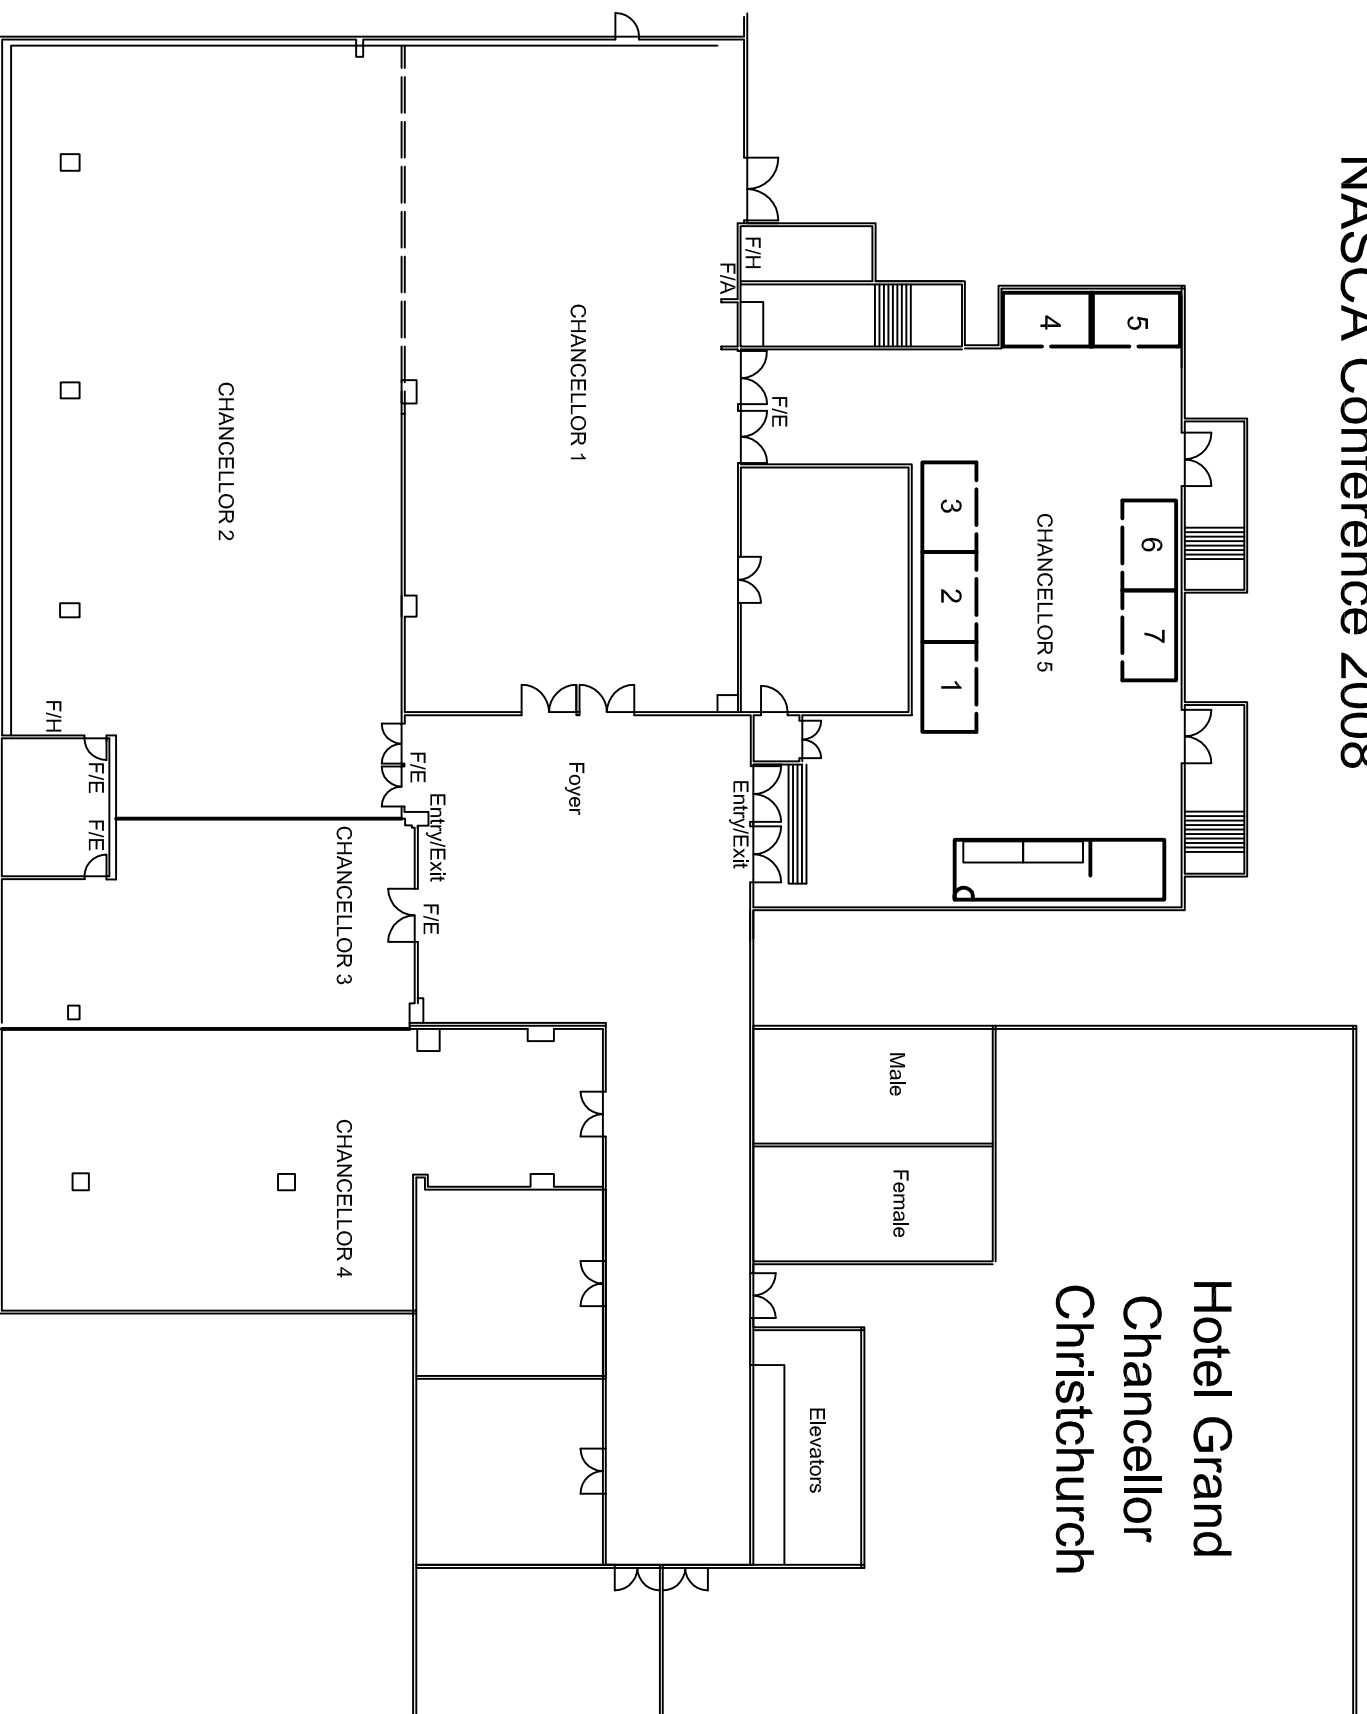

NASCA Conference 2008

Hotel Grand Chancellor Christchurch

Booth Dimension

DATE DRAWN
16.10.08

Displayworks
Event Management & Graphics
 18/15 Vulcan Place Christchurch
 P.O. Box 40765 Christchurch, Auckland
 www.displayworks.co.nz